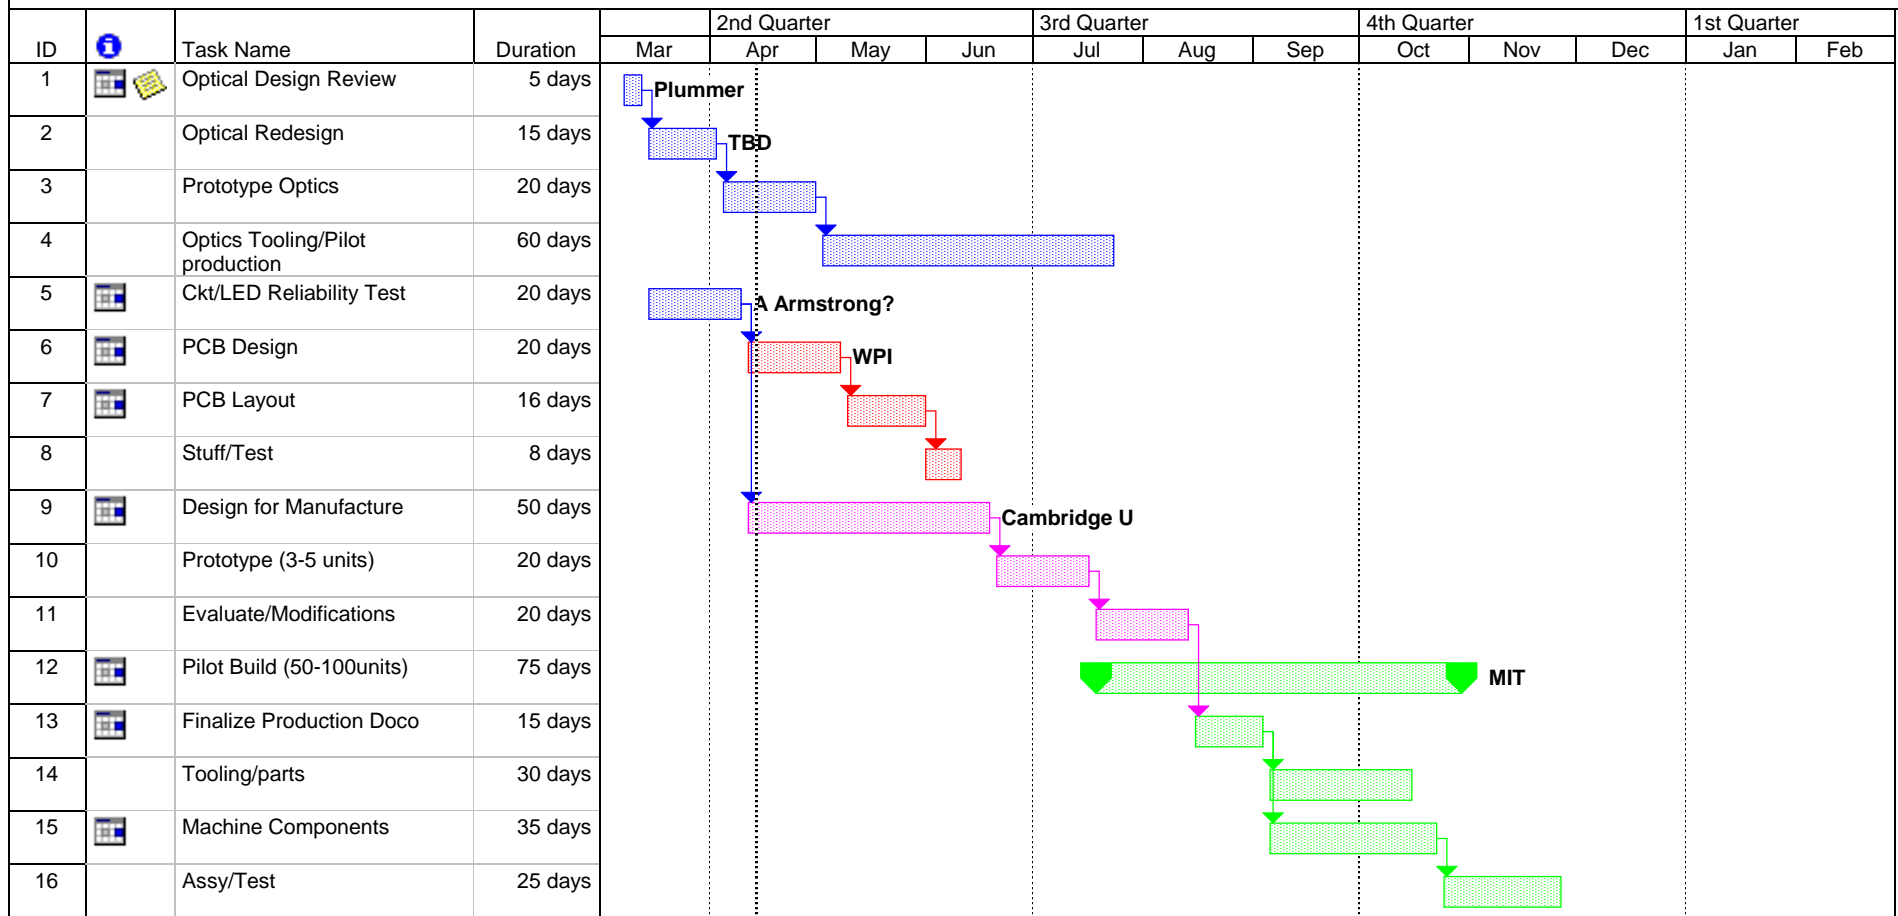

Kinkajou Schedule (Top Down)

Project: Kinkajou Schedule 1 Date: Wed 4/14/04	Task		Summary		Rolled Up Progress	
	Split		Rolled Up Task		External Tasks	
	Progress		Rolled Up Split		Project Summary	
	Milestone		Rolled Up Milestone			